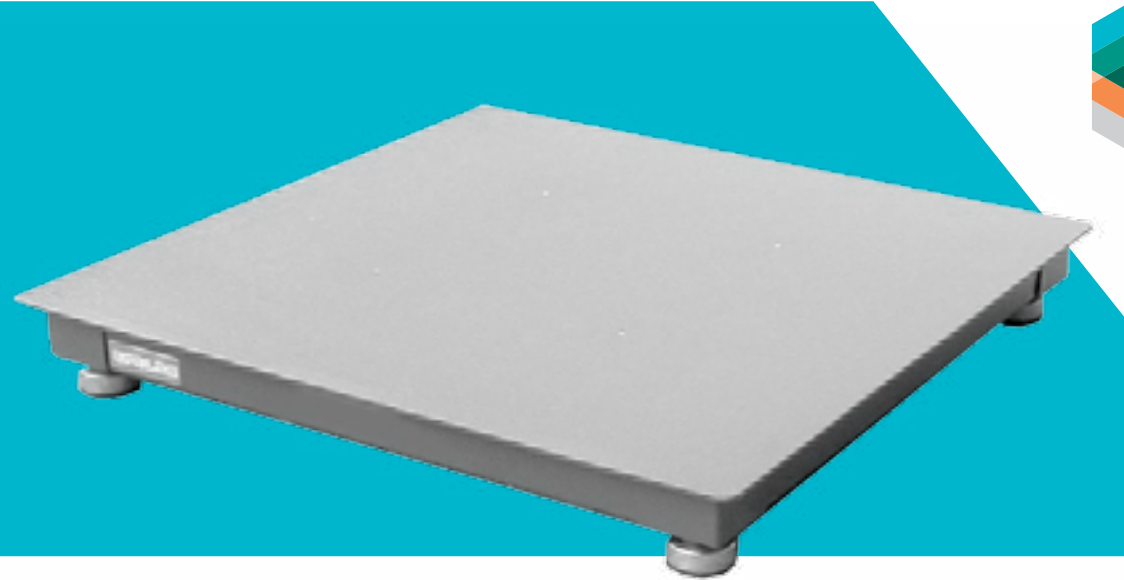

**LAHTI
PRECISION**

Mestarinkatu 2, P.O.B. 22
FI-15801 Lahti, Finland
Tel. +358 3 829 21
Fax +358 3 829 4100
www.lahtiprecision.com

Floor scales SPF4400

SPF4400 floor scales are solid basic scales, which are easy to install on the floor or into a pit. The platform cover is made of 5 mm steel and the height of the feet can be adjusted from 109 mm to 115 mm.

The platform is equipped with four stainless steel load cells. The load cells and the box have IP68 protection. A cable of 5 m to the weight indicator is included in the delivery.

The floor scales can be verified (class III, 3000e) for commercial transactions together with approved weight indicators.

Width x length	Weighing capacity	Scale interval e	Weight
100 cm x 100 cm	300 kg 600 kg 1500 kg 3000 kg 4000 kg	0,1 kg 0,2 kg 0,5 kg 1 kg 2 kg	85 kg
125 cm x 150 cm	600 kg 1500 kg 3000 kg 4000 kg	0,2 kg 0,5 kg 1 kg 2 kg	143 kg
150 cm x 150 cm	600 kg 1500 kg 3000 kg 4000 kg	0,2 kg 0,5 kg 1 kg 2 kg	197 kg

Material alternatives:

- SPF4400-P platform: epoxy painted steel, colour RAL 5024 (blue)
- SPF4400-S platform: stainless steel
- SPF4400-A platform: acid-proof steel

For a pit-mounted model, also a joint framework for the pit and the base is available to facilitate the in-stallation. Special sizes are also available.